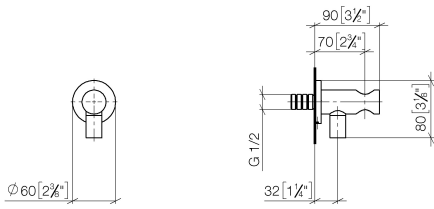

28 490 660

- 3/8" shower outlet
- rosette Ø 60 mm
- 1/2" connection
- WRAS 1912049

Intrinsic protection against back flow.

Fits: TARA, VAIA, META

| | | |
|---|-------------------------------------|---------------|
|  | Brushed Bronze | 28 490 660-42 |
|  | Chrome | 28 490 660-00 |
|  | Brushed Platinum | 28 490 660-06 |
|  | Platinum | 28 490 660-08 |
|  | Dark Chrome | 28 490 660-19 |
|  | Light Gold | 28 490 660-26 |
|  | Brushed Light Gold | 28 490 660-27 |
|  | Brushed Durabrass (23kt Gold) | 28 490 660-28 |
|  | Matte Black | 28 490 660-33 |
|  | Brushed Champagne (22kt Gold) | 28 490 660-46 |
|  | Champagne (22kt Gold) | 28 490 660-47 |
|  | Cyprum | 28 490 660-49 |
|  | Brushed Chrome | 28 490 660-93 |
|  | Brushed Dark Platinum | 28 490 660-99 |

28 490 660

mm [inches]

Flow rate chart

28 490 660

Parts for other finishes can be found here: [Chrome](#)

Spare parts list

| No. | Item Number | Name | Quantity used | Delivery time |
|-----|--------------------|---------------------|---------------|---------------|
| 1 | 90 24 03 280 00 90 | nipple | 1 | 2 |
| 2 | 09 30 30 037 90 | screw | 2 | 2 |
| 3 | 09 27 66 001-42 | rosette | 1 | 60 |
| 4 | 09 31 11 112 90 | pin | 1 | 60 |
| 5 | 09 16 01 023 90 | ring | 1 | 2 |
| 6 | 09 23 01 131 90 | back-flow preventer | 1 | 2 |
| 7 | 09 30 30 113 20 90 | screw | 1 | 2 |
| 8 | 09 14 10 001 90 | seal | 1 | 2 |
| 9 | 09 18 40 216 90 | sleeve | 1 | 2 |
| 10 | 09 11 03 124-42 | connection | 1 | 60 |
| 11 | 09 14 10 213 90 | seal | 1 | 2 |
| 12 | 09 24 03 279-42 | nipple | 1 | 60 |
| 13 | 90 21 02 069 00-42 | cover | 1 | 30 |